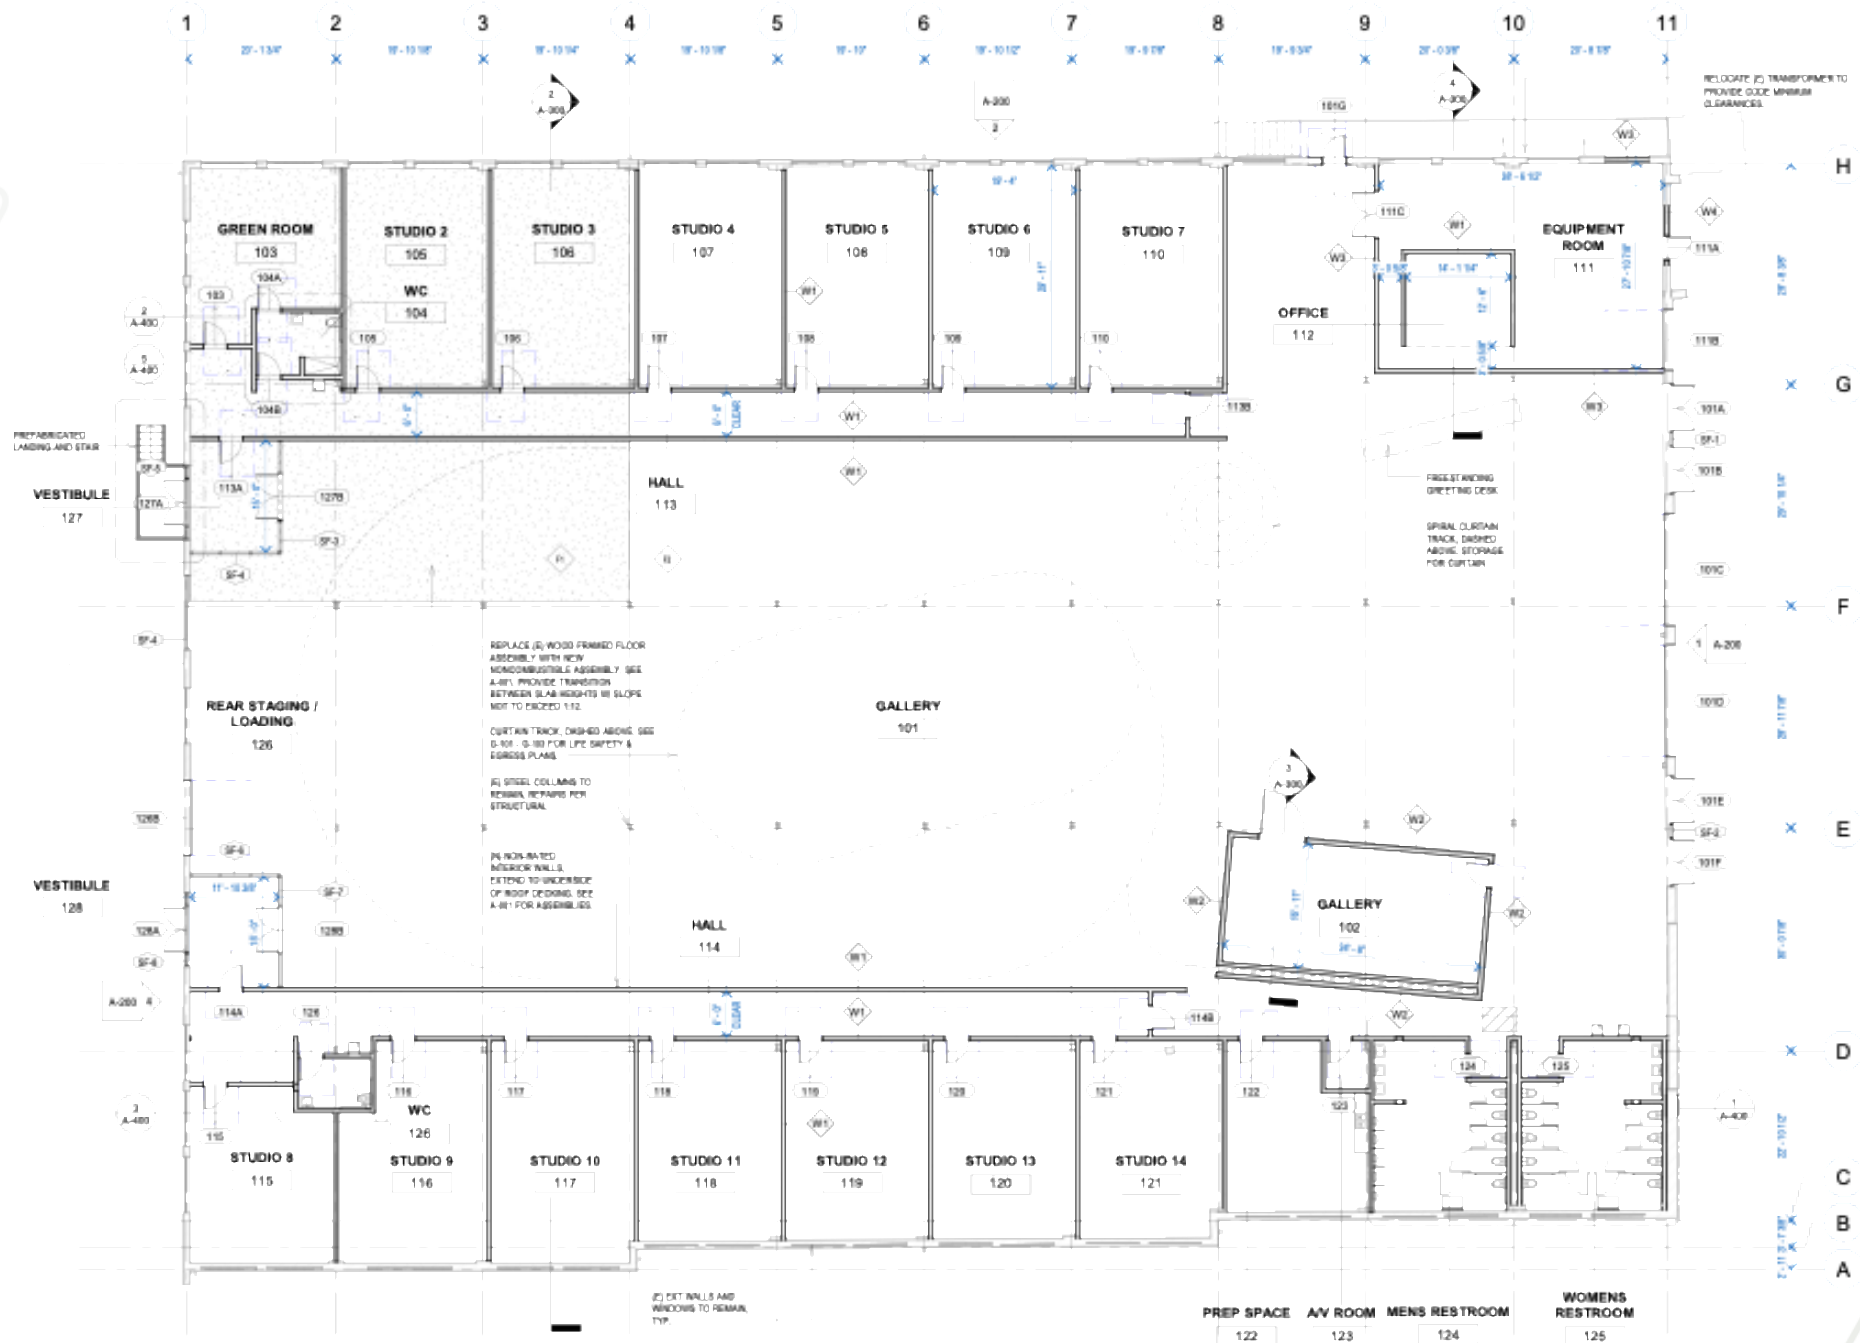

SPRING ST.

CENTENNIAL OLYMPIC PARK

GEORGIA INSTITUTE OF TECHNOLOGY
FUTURE USE PLANNING DIAGRAM

LOOP

at the Creative Quarter

How to Find Out About Georgia Tech Arts

Instagram
[@georgiatecharts](https://www.instagram.com/georgiatecharts)