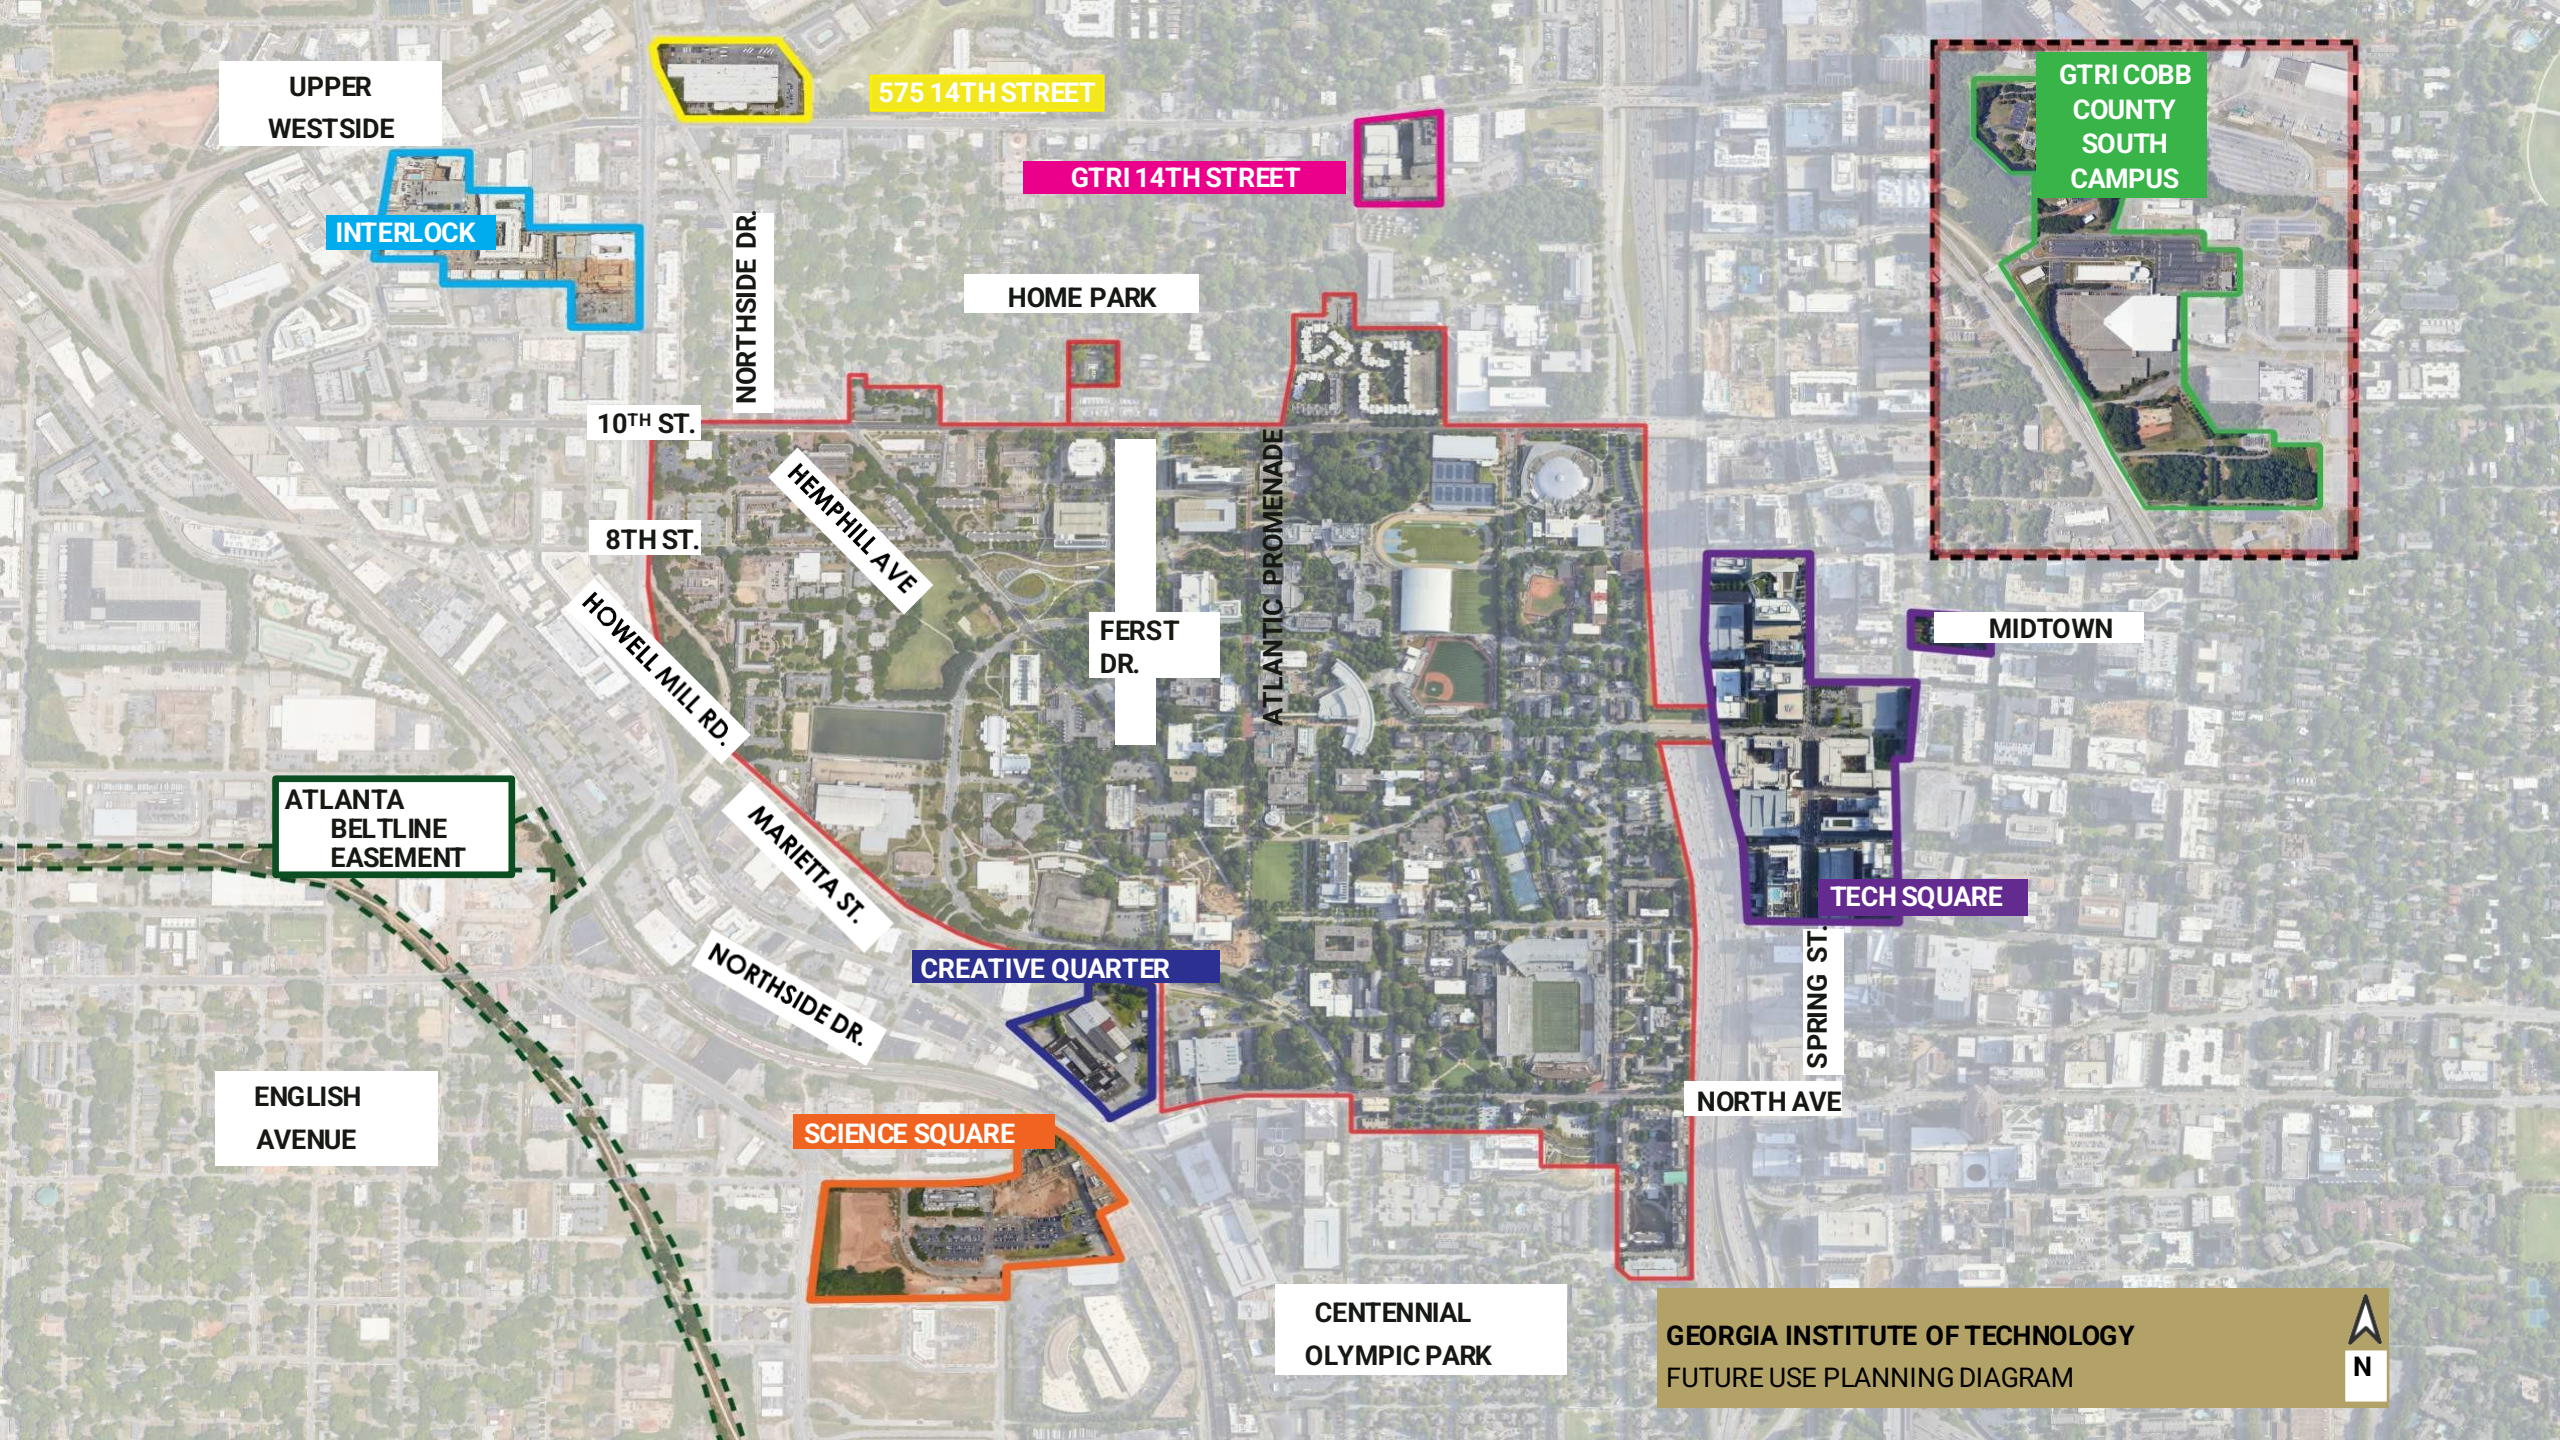

How GT Arts Engages with the Public On Campus

How Georgia Tech Arts Engages Off Campus

Airportart

ATL Airport Art integrates art into the daily fabric of the Atlanta Airport for the benefit of passengers and employees.

ATLANTA ART FAIR

Creative Quarter - Project Site

UPPER WESTSIDE

INTERLOCK

575 14TH STREET

GTRI 14TH STREET

GTRI COBB COUNTY SOUTH CAMPUS

NORTHSIDE DR.

HOWELL MILL RD.

MARIETTA ST.

NORTHSIDE DR.

CREATIVE QUARTER

TECH SQUARE

ENGLISH AVENUE

SCIENCE SQUARE

NORTH AVE

SPRING ST.

CENTENNIAL OLYMPIC PARK

GEORGIA INSTITUTE OF TECHNOLOGY
FUTURE USE PLANNING DIAGRAM

LOOP

at the Creative Quarter

How to Find Out About Georgia Tech Arts

Instagram
[@georgiatecharts](https://www.instagram.com/georgiatecharts)